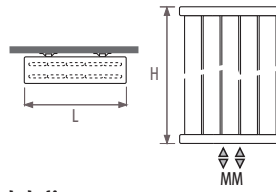

Foot

Side end fixing

Dimensions in cm

	PVSS	PVDS
A	2.0	3.7
B	4.0	6.8

Configurations on size: see parts. Non standard-fixings are welded to the radiator and cannot be changed or reordered afterwards.

Deco Panel_vertical single

Standard PVSW

Standard delivery

- central connection MM underneath
- wall fixing
- chrome-plated air vent and drain cock

Deco Panel_vertical double

Standard PVDW

Standard delivery

- central connection MM underneath
- wall fixing
- chrome-plated air vent and drain cock