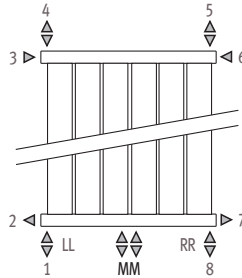

Surcharge for positioning perpendicular to the wall SVDS

Height max. 220 cm.
Length min. 56 cm, max. 104 cm.
option connection set 42

Ex. **SVDS**. 120 056. XXX/LL or RR

CODE	description
Code SVDS instead of SVDW	1 foot 2 side end fixings

Deco Louvre vertical

Deco Louvre_vertical

Dimensions

LVSW.../ L or R

Louvre Vertical Single Wall / Left or Right

LVDW.../ L or R

Louvre Vertical Double Wall / Left or Right

Connections

Code: 1° number = flow
2° number = return

Standard connection

Central connection at the bottom end, code MM, flow left or right.

Bottom end connection

Specify code 18 instead of MM. Connection 18 or 81 possible. (LL or RR is also possible)