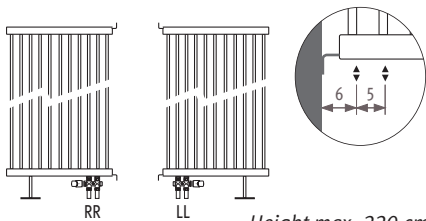

Length min. 56 cm.
option connection set 42

Ex. **SVSF**. 120 056. XXX/MM

CODE
Code SVSF instead of SVSW

Deco Space_vertical double

Standard SVDW

Standard delivery

- central connection MM underneath
- wall fixing
- chrome-plated air vent and drain cock

Standard colours:

- white (233) RAL 9016 glossy
- white (201) RAL 9010 glossy
- sandblast grey metallic (001)

Surcharge for freestanding model SVDF

Length min. 56 cm.
option connection set 42

Ex. **SVDF**. 120 056. XXX/MM

CODE
Code SVDF instead of SVDW

Surcharge for positioning perpendicular to the wall SVSS

Height max. 220 cm.
Length min. 56 cm, max. 104 cm.
option connection set 42

Ex. **SVSS**. 120 056. XXX/LL or RR

CODE	description
Code SVSS instead of SVSW	1 foot 2 side end fixings