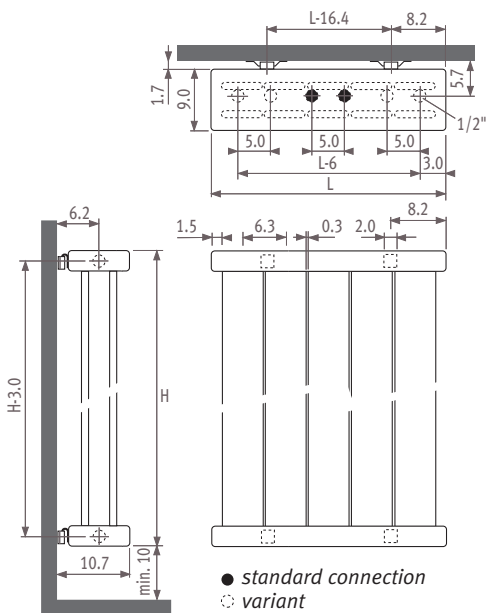

PVDW_Panel Vertical Double Wall