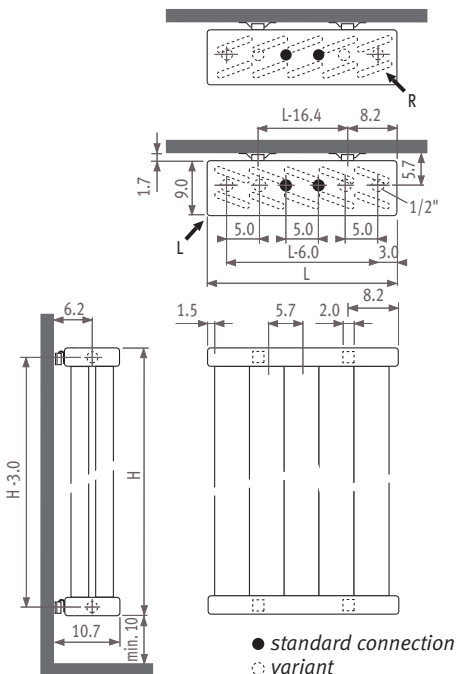

CODE
Code SVDF instead of SVDW

Surcharge for positioning perpendicular to the wall SVSS

Height max. 220 cm.
Length min. 56 cm, max. 104 cm.
option connection set 42

Ex. **SVSS**. 120 056. XXX/LL or RR

CODE	description
Code SVSS instead of SVSW	1 foot 2 side end fixings

Surcharge for positioning perpendicular to the wall SVDS

Height max. 220 cm.
Length min. 56 cm, max. 104 cm.
option connection set 42

Ex. **SVDS**. 120 056. XXX/LL or RR

CODE	description
Code SVDS instead of SVDW	1 foot 2 side end fixings

Deco Louvre vertical

Deco Louvre_vertical

Dimensions

LVSW.../ L or R

Louvre Vertical Single Wall / Left or Right

LVDW.../ L or R

Louvre Vertical Double Wall / Left or Right

Connections