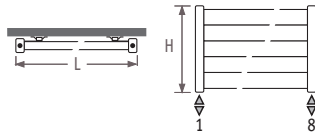

Deco Panel_horizontal single   Deco Panel_horizontal double

Standard PHSW _____

Standard delivery

- connection 18 underneath
- wall fixing
- chrome-plated air vent and drain cock