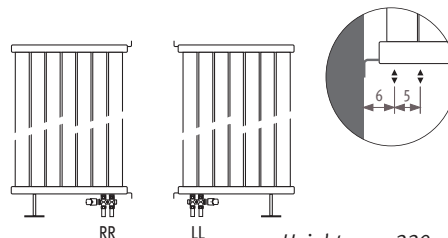

Surcharge for positioning perpendicular to the wall PVDS

Height max. 220 cm,
Length min. 53 cm, max. 103 cm.
option connection set 42

Ex. **PVDS. 120 053. XXX/LL or RR**

CODE	description
Code PVDS instead of PVDW	1 foot

Output measured in accordance with EN442, at a water temperature of 75/65 and a room temperature of 20°C ($\Delta T=50$).