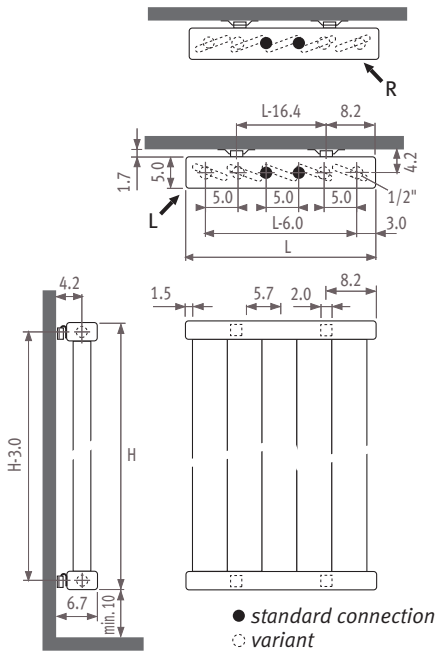

CODE
Code SVDF instead of SVDW

Surcharge for positioning perpendicular to the wall SVSS

Height max. 220 cm.
Length min. 56 cm, max. 104 cm.
option connection set 42

Ex. **SVSS**. 120 056. XXX/LL or RR

CODE	description
Code SVSS instead of SVSW	1 foot 2 side end fixings

Surcharge for positioning perpendicular to the wall SVDS

Height max. 220 cm.
Length min. 56 cm, max. 104 cm.
option connection set 42

Ex. **SVDS**. 120 056. XXX/LL or RR

CODE	description
Code SVDS instead of SVDW	1 foot 2 side end fixings

Deco Louvre vertical

Deco Louvre_vertical

Dimensions

LVSW.../ L or R

Louvre Vertical Single Wall / Left or Right

LVDW.../ L or R

Louvre Vertical Double Wall / Left or Right

Connections