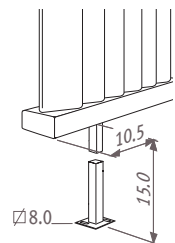

Deco Louvre_vertical

Dimensions

LVSW.../ L or R

Louvre Vertical Single Wall / Left or Right

LVDW.../ L or R

Louvre Vertical Double Wall / Left or Right

Connections

Code: 1° number = flow
2° number = return

Standard connection

Central connection at the bottom end, code MM, flow left or right.

Bottom end connection

Specify code 18 instead of MM. Connection 18 or 81 possible. (LL or RR is also possible)

Top end connection

Specify code 45 or 54 instead of MM. Provide an air vent on the central heating tube.

Side end connection

Ordering code: specify 32, 67, 41 or 58 instead of MM. Code 32 or 67 not suitable for the perpendicular to the wall model (LVSS/LVDS).

Cross-over connection

Ordering code: specify 51 or 48 instead of MM.

Single point connection

Ordering code: specify code 22 (left) or 77 (right) instead of MM.

Always use a horizontal diffusion tube ($\varnothing$ 10 to 12 mm) of min. length of 100 mm and a reduction washer.

Non standard connections without surcharge

Fixings

Standard wall fixing

Ceiling fixing

The ceiling fixing is identical to the feet. It has however a length of 50 cm which can be adapted by the contractor on site.

Foot

Side end fixing

Dimensions in cm

	LVSS	LVDS
A	2.0	3.7
B	4.0	6.8

Configurations on size: see parts. Non standard-fixings are welded to the radiator and cannot be changed or reordered afterwards.