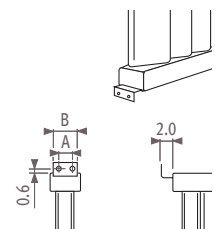

Side end fixing

Dimensions in cm

	LVSS	LVDS
A	2.0	3.7
B	4.0	6.8