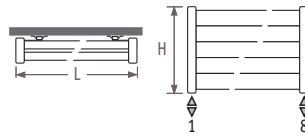

Standard PHDW _____

Standard delivery

- connection 18 underneath
- wall fixing
- chrome-plated air vent and drain cock