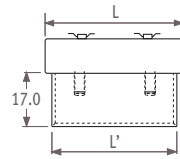

Options

Options are combinable, and can be applied on desired height.

Towel rail coated

CODE
9091.LLL ...
length radiator
colour

Shelf in beech veneer

Only possible starting at height 180 cm!

CODE	min. L radiator		L'
9091.011400	40	single	40
9091.021400	40	double	40