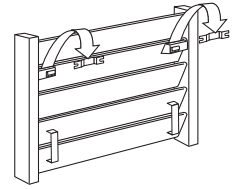

Deco Louvre_horizontal

Dimensions

LHSW_Louvre Horizontal Single Wall

Connections

Code: 1° number = flow
2° number = return

Standard connection

Code 18
Connection 18 or 81

Side end connection

One-sided: code 32 or 67 instead of 18
Cross-over: code 37 or 62 instead of 18

Single point connection

Specify code 11 (left) or 88 (right) instead of 18.

Always use a vertical diffusion tube (ø 10 to 12mm) of min. length of 100 mm and a reduction washer.

Fixings

Standard wall fixing

Foot

LHSF

LHDF

Side end fixing

LHDW_Louvre Horizontal Double Wall

Non standard connections without surcharge

Dimensions in cm

	LHSS	LHDS
A	2.0	3.7
B	4.0	6.8

Configurations on size: see parts. Non standard-fixings are welded to the radiator and cannot be changed or reordered afterwards.