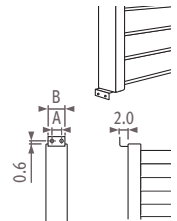

Configurations on size: see parts. Non standard-fixings are welded to the radiator and cannot be changed or reordered afterwards.