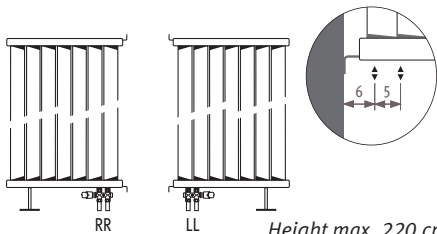

Surcharge for positioning perpendicular to the wall LVSS

Height max. 220 cm.
Length min. 54 cm, max. 105 cm.
option connection set 42

Ex. LVSS. 120 054. XXX/LL or RR/L or R

CODE	description
Code LVSS instead of LVSW	1 foot 2 side end fixings