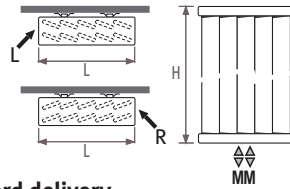

Deco Louvre_vertical double

Standard LVDW

Standard delivery

- central connection MM underneath
- wall fixing
- chrome-plated air vent and drain cock
- add to the code: L or R

Standard colours:

- white (233) RAL 9016 glossy
- white (201) RAL 9010 glossy
- sandblast grey metallic (001)

Options

Extended wall fixings (only suitable for LVSW)

Code 9092.50

The space between the rear of the collector and the wall is 3.7 cm instead of 1.7 cm.

Only possible in combination with connection to the wall and with Deco-Pro valve. Supplied free if the order code is specified along with the appliance code.