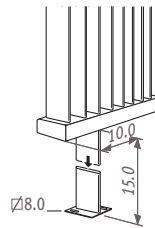

Non standard connections without surcharge

Fixings

Standard wall fixing

Ceiling fixing

The ceiling fixing is identical to the feet. It has however a length of 50 cm which can be adapted by the contractor on site.

Foot

Side end fixing

Configurations on size: see parts. Non standard-fixings are welded to the radiator and cannot be changed or reordered afterwards.

Deco Space_vertical single

Standard SVSW

Standard delivery