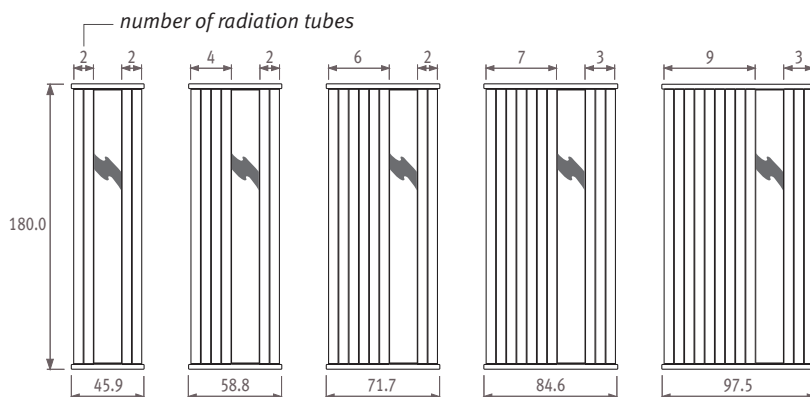

Cross-over connection

Ordering code: specify 51 or 48 instead of MM.

Single point connection

Ordering code: specify code 22 (left) or 77 (right) instead of 18. Always use a horizontal diffusion tube (ø 10 to 12mm) of min. length of 100 mm and a reduction washer.

Non standard connections without surcharge

Range

Outputs

Narcis

code height length colour conn.
ORDERING CODE: NARW. 180 045. XXX /MM

H		L 045	058	071	084	097
180	75/65/20	490	736	981	1226	1471
	90/70/20	622	935	1246	1557	1868