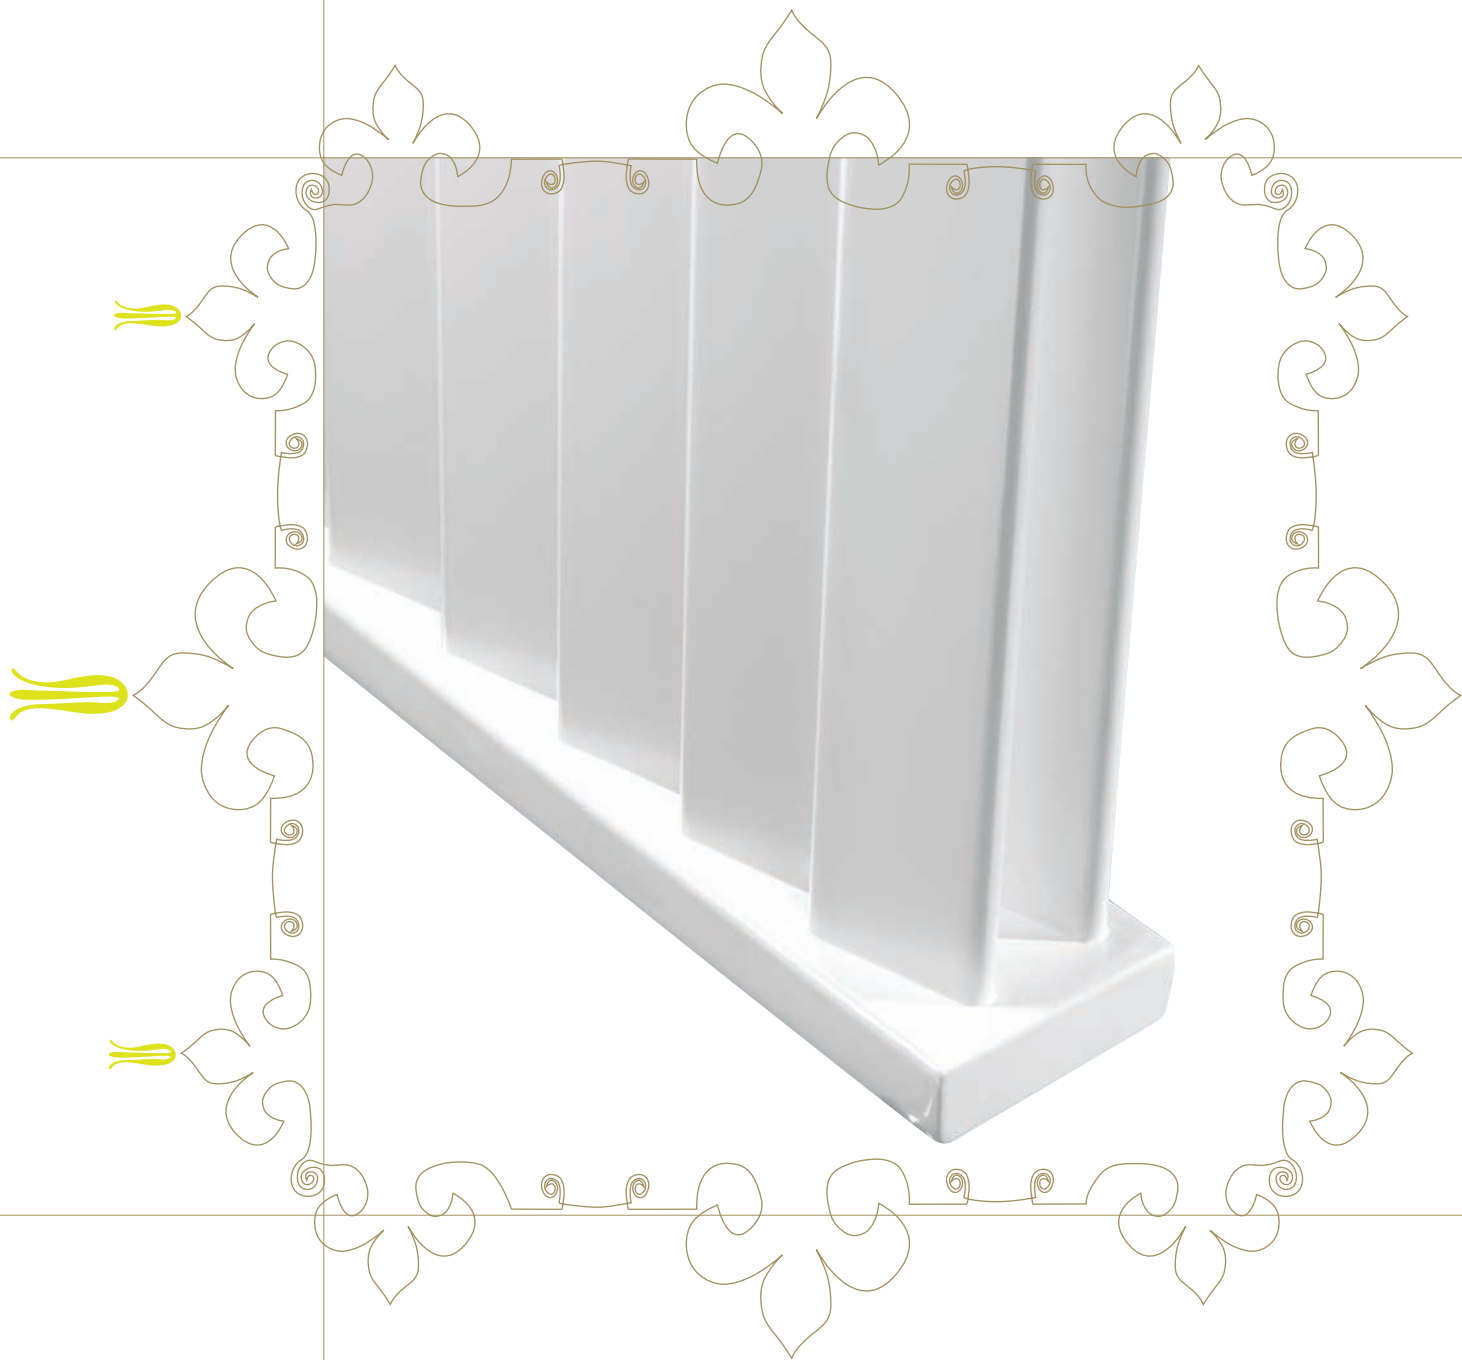

Deco Panel_horizontal double

code height length colour conn.
ORDERING CODE: PHDW. 028 100. XXX /18

H		L 100	120	140	160	180	200	220	240	260	280	300
028	75/65/20	526	632	737	842	948	1053	1158	1264	1369	1474	1579
	90/70/20	667	801	935	1068	1202	1335	1469	1603	1736	1869	2002
034	75/65/20	644	772	901	1030	1158	1287	1416	1544	1673	1802	1931
	90/70/20	816	979	1142	1306	1468	1632	1795	1957	2121	2284	2448
040	75/65/20	757	909	1060	1212	1363	1515	1666	1818	1969	2121	2272
	90/70/20	959	1152	1344	1536	1728	1920	2112	2304	2496	2688	2880
047	75/65/20	869	1042	1216	1390	1564	1737	1911	2085	2259	2432	2606
	90/70/20	1101	1320	1541	1761	1982	2201	2422	2642	2863	3082	3302
053	75/65/20	978	1173	1369	1564	1760	1955	2151	2346	2542	2737	2933
	90/70/20	1239	1486	1734	1981	2230	2477	2725	2972	3220	3467	3715
059	75/65/20	1084	1301	1518	1735	1951	2168	2385	2602	2819	3035	3252
	90/70/20	1373	1648	1923	2197	2471	2746	3021	3296	3570	3844	4119
066	75/65/20	1189	1426	1664	1902	2139	2377	2615	2852	3090	3328	3566
	90/70/20	1506	1806	2107	2409	2709	3010	3311	3612	3913	4214	4516
072	75/65/20	1291	1549	1807	2066	2324	2582	2840	3098	3357	3615	3873
	90/70/20	1634	1961	2287	2615	2942	3268	3595	3922	4249	4576	4903
078	75/65/20	1392	1670	1948	2227	2505	2783	3062	3340	3618	3897	4175
	90/70/20	1762	2114	2465	2819	3170	3522	3875	4227	4579	4932	5284
084	75/65/20	1490	1789	2087	2385	2683	2981	3279	3577	3875	4173	4471
	90/70/20	1885	2264	2641	3018	3395	3772	4149	4526	4903	5280	5658
091	75/65/20	1588	1905	2223	2540	2858	3175	3493	3810	4128	4445	4763
	90/70/20	2009	2410	2812	3213	3615	4016	4418	4819	5222	5623	6025
097	75/65/20	1683	2020	2356	2693	3030	3366	3703	4039	4376	4713	5049
	90/70/20	2128	2555	2980	3406	3832	4257	4683	5108	5534	5961	6385