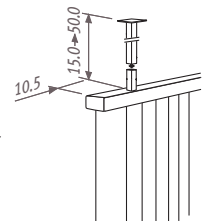

Non standard connections without surcharge

Fixings

Standard wall fixing

Ceiling fixing

The ceiling fixing is identical to the feet. It has however a length of 50 cm which can be adapted by the contractor on site.