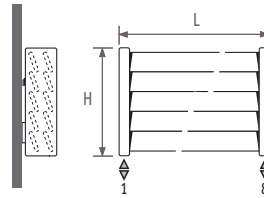

LHDW_Louvre Horizontal Double Wall

Non standard connections without surcharge

Dimensions in cm

	LHSS	LHDS
A	2.0	3.7
B	4.0	6.8

Configurations on size: see parts. Non standard-fixings are welded to the radiator and cannot be changed or reordered afterwards.

Deco Louvre_ horizontal single

Standard LHSW

Standard delivery

- connection 18 underneath
- wall fixing
- chrome-plated air vent and drain cock

Deco Louvre_ horizontal double

Standard LHDW

Standard delivery