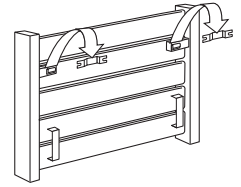

Deco Panel_horizontal

Dimensions

PHSW_Panel Horizontal Single Wall

● standard connection
○ variant

Connections

Code: 1° number = flow
2° number = return

Standard connection

Code 18
Connection 18 or 81

Side end connection

One-sided: code 32 or 67 instead of 18
Cross-over: code 37 or 62 instead of 18

Single point connection

Specify code 11 (left) or 88 (right) instead of 18.

Always use a vertical diffusion tube (ø 10 to 12mm) of min. length of 100 mm and a reduction washer.

Fixings

Standard wall fixing

Foot

PHSF

PHDF

Side end fixing

PHDW_Panel Horizontal Double Wall

● standard connection
○ variant

Non standard connections without surcharge

Dimensions in cm

	PHSS	PHDS
A	2.0	3.7
B	4.0	6.8

Configurations on size: see parts. Non standard-fixings are welded to the radiator and cannot be changed or reordered afterwards.