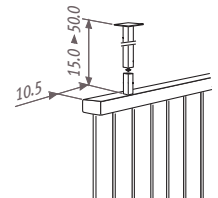

Non standard connections without surcharge

Fixings

Standard wall fixing

Ceiling fixing

The ceiling fixing is identical to the feet. It has however a length of 50 cm which can be adapted by the contractor on site.

Foot

Side end fixing

Dimensions in cm

	PVSS	PVDS
A	2.0	3.7
B	4.0	6.8

Configurations on size: see parts. Non standard-fixings are welded to the radiator and cannot be changed or reordered afterwards.

Deco Panel_vertical single