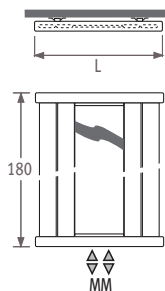

Outputs

Narcis

code height length colour conn.
ORDERING CODE: NARW. 180 045. XXX /MM

H		L 045	058	071	084	097
180	75/65/20	490	736	981	1226	1471
	90/70/20	622	935	1246	1557	1868

Standard delivery

- central connection MM underneath
- wall fixing
- chrome-plated air vent and drain cock