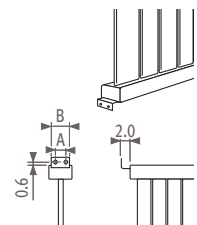

Side end fixing

Dimensions in cm

	PVSS	PVDS
A	2.0	3.7
B	4.0	6.8

Configurations on size: see parts. Non standard-fixings are welded to the radiator and cannot be changed or reordered afterwards.