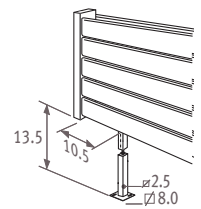

Fixings

Standard wall fixing

Foot

PHSF

PHDF

Side end fixing

PHDW_Panel Horizontal Double Wall

● standard connection
○ variant

Non standard connections without surcharge

Dimensions in cm

	PHSS	PHDS
A	2.0	3.7
B	4.0	6.8

Configurations on size: see parts. Non standard-fixings are welded to the radiator and cannot be changed or reordered afterwards.