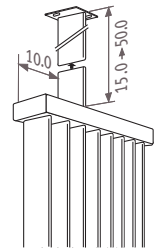

Non standard connections without surcharge

Fixings

Standard wall fixing

Ceiling fixing

The ceiling fixing is identical to the feet. It has however a length of 50 cm which can be adapted by the contractor on site.

Foot

Side end fixing

Configurations on size: see parts. Non standard-fixings are welded to the radiator and cannot be changed or reordered afterwards.

Deco Space_vertical single

Standard SVSW

Standard delivery