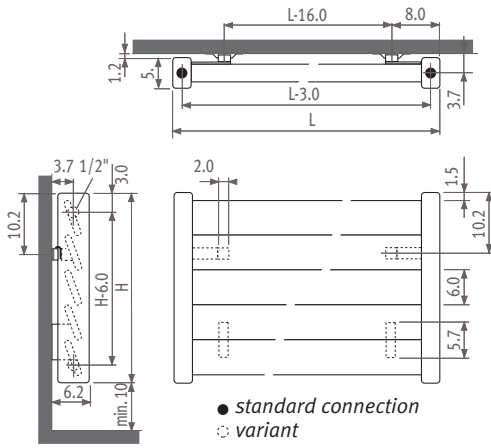

Deco Louvre vertical

1

2

- 1.Deco Louvre_horizontal single
- 2.Deco Louvre_horizontal double

Deco Louvre horizontal

Deco Louvre_horizontal

Dimensions

LHSW_Louvre Horizontal Single Wall

Connections

Code: 1° number = flow
2° number = return

Standard connection

Code 18
Connection 18 or 81

Side end connection

One-sided: code 32 or 67 instead of 18
Cross-over: code 37 or 62 instead of 18

Single point connection