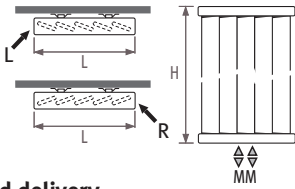

Deco Louvre_vertical single

Standard LVSW

Standard delivery

- central connection MM underneath
- wall fixing
- chrome-plated air vent and drain cock
- add to the code: L or R

Standard colours:

- white (233) RAL 9016 glossy
- white (201) RAL 9010 glossy
- sandblast grey metallic (001)