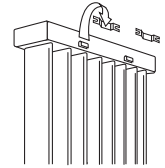

Cross-over connection

Ordering code: specify 51 or 48 instead of MM.

Single point connection

Ordering code: specify code 22 (left) or 77 (right) instead of MM.

Always use a horizontal diffusion tube (\varnothing 10 to 12 mm) of min. length of 100 mm and a reduction washer.

Non standard connections without surcharge

Fixings

Standard wall fixing

Ceiling fixing

The ceiling fixing is identical to the feet. It has however a length of 50 cm which can be adapted by the contractor on site.