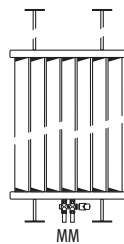

Surcharge for freestanding model LVDF

Length min. 54 cm.
option connection set 42

Ex. LVDF. 120 054. XXX/MM/L or R

CODE	description
Code LVSF instead of LVSW	2 feet 2 ceiling fixings

CODE	description
Code LVDF instead of LVDW	2 feet 2 ceiling fixings