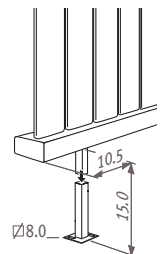

Non standard connections without surcharge

Fixings

Standard wall fixing

Ceiling fixing

The ceiling fixing is identical to the feet. It has however a length of 50 cm which can be adapted by the contractor on site.

Foot

Side end fixing

Dimensions in cm

	PVSS	PVDS
A	2.0	3.7
B	4.0	6.8

Configurations on size: see parts. Non standard-fixings are welded to the radiator and cannot be changed or reordered afterwards.

Deco Panel_vertical single