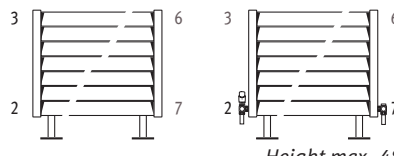

Surcharge for freestanding model LHDF

Height max. 48 cm.
Option connection set 31/33.

Ex. LHDF. 031 100. XXX/27,72,32 or 67

CODE	description
Code	up to L 220
LHDF	2 feet
instead of LHDW	from L 240
	3 feet

Output measured in accordance with EN442, at a water temperature of 75/65 and a room temperature of 20°C ($\Delta T=50$).