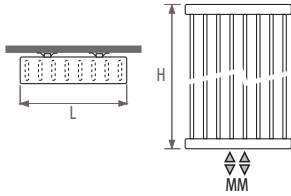

Non standard connections without surcharge

Fixings

Standard wall fixing

Ceiling fixing

The ceiling fixing is identical to the feet. It has however a length of 50 cm which can be adapted by the contractor on site.

Foot

Side end fixing

Configurations on size: see parts. Non standard-fixings are welded to the radiator and cannot be changed or reordered afterwards.

Deco Space_vertical single

Standard SVSW

Standard delivery