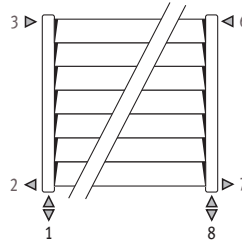

Deco Louvre vertical

1

2

- 1.Deco Louvre_horizontal single
- 2.Deco Louvre_horizontal double

Deco Louvre horizontal

Deco Louvre_horizontal

Dimensions

LHSW_Louvre Horizontal Single Wall

Connections

Code: 1° number = flow
2° number = return

Standard connection

Code 18
Connection 18 or 81

Side end connection

One-sided: code 32 or 67 instead of 18
Cross-over: code 37 or 62 instead of 18

Single point connection