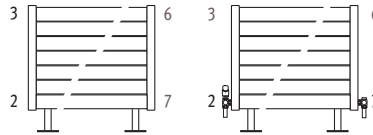

Surcharge for freestanding model PHDF _____

Height max. 47 cm.
Option connection set 31/33.

Ex. **PHDF.** 028 100. XXX/27, 72, 32 or 67

CODE	description
Code	up to L 220
PHDF	2 feet
instead of PHDW	from L 240 3 feet

Output measured in accordance with EN442, at a water temperature of 75/65 and a room temperature of 20°C ($\Delta T=50$).