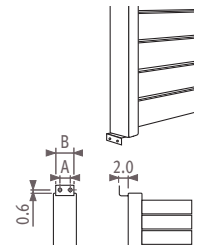

Code 18
Connection 18 or 81

Side end connection

One-sided: code 32 or 67 instead of 18
Cross-over: code 37 or 62 instead of 18

Single point connection

Specify code 11 (left) or 88 (right) instead of 18.

Always use a vertical diffusion tube (ø 10 to 12mm) of min. length of 100 mm and a reduction washer.

Fixings

Standard wall fixing

Foot

PHSF

PHDF

Side end fixing

PHDW_Panel Horizontal Double Wall

● standard connection
○ variant

Non standard connections without surcharge

Dimensions in cm

	PHSS	PHDS
A	2.0	3.7
B	4.0	6.8

Configurations on size: see parts. Non standard-fixings are welded to the radiator and cannot be changed or reordered afterwards.