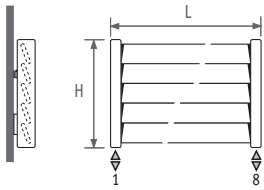

Deco Louvre_ horizontal single

Standard LHSW

Standard delivery

- connection 18 underneath
- wall fixing
- chrome-plated air vent and drain cock