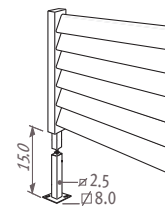

Deco Louvre_horizontal

Dimensions

LHSW_Louvre Horizontal Single Wall

Connections

Code: 1° number = flow
2° number = return

Standard connection

Code 18
Connection 18 or 81

Side end connection

One-sided: code 32 or 67 instead of 18
Cross-over: code 37 or 62 instead of 18

Single point connection

Specify code 11 (left) or 88 (right) instead of 18.

Always use a vertical diffusion tube (ø 10 to 12mm) of min. length of 100 mm and a reduction washer.

Fixings

Standard wall fixing

Foot

LHSF

LHDF

Side end fixing

LHDW_Louvre Horizontal Double Wall

Non standard connections without surcharge

Dimensions in cm

	LHSS	LHDS
A	2.0	3.7
B	4.0	6.8

Configurations on size: see parts. Non standard-fixings are welded to the radiator and cannot be changed or reordered afterwards.