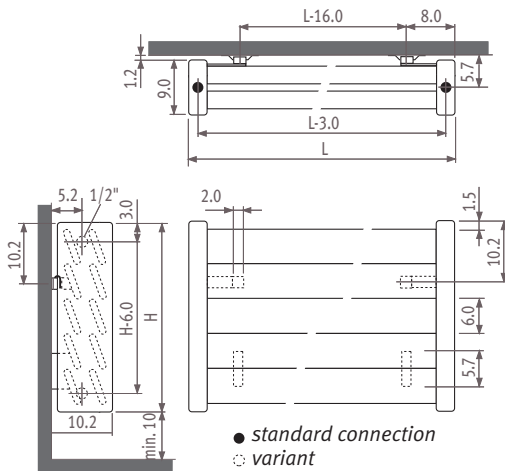

Connections

Code: 1° number = flow
2° number = return

Standard connection

Code 18
Connection 18 or 81

Side end connection

One-sided: code 32 or 67 instead of 18
Cross-over: code 37 or 62 instead of 18

Single point connection

LHDW_Louvre Horizontal Double Wall

Non standard connections without surcharge

Dimensions in cm

	LHSS	LHDS
A	2.0	3.7
B	4.0	6.8

Configurations on size: see parts. Non standard-fixings are welded to the radiator and cannot be changed or reordered afterwards.