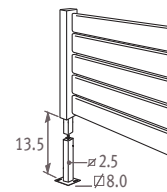

Deco Panel_horizontal

Dimensions

PHSW_Panel Horizontal Single Wall

● standard connection
○ variant

Connections

Code: 1° number = flow
2° number = return

Standard connection

Code 18
Connection 18 or 81

Side end connection

One-sided: code 32 or 67 instead of 18
Cross-over: code 37 or 62 instead of 18

Single point connection

Specify code 11 (left) or 88 (right) instead of 18.

Always use a vertical diffusion tube (ø 10 to 12mm) of min. length of 100 mm and a reduction washer.

Fixings

Standard wall fixing

Foot

PHSF

PHDF

Side end fixing

PHDW_Panel Horizontal Double Wall

● standard connection
○ variant

Non standard connections without surcharge

Dimensions in cm

	PHSS	PHDS
A	2.0	3.7
B	4.0	6.8

Configurations on size: see parts. Non standard-fixings are welded to the radiator and cannot be changed or reordered afterwards.