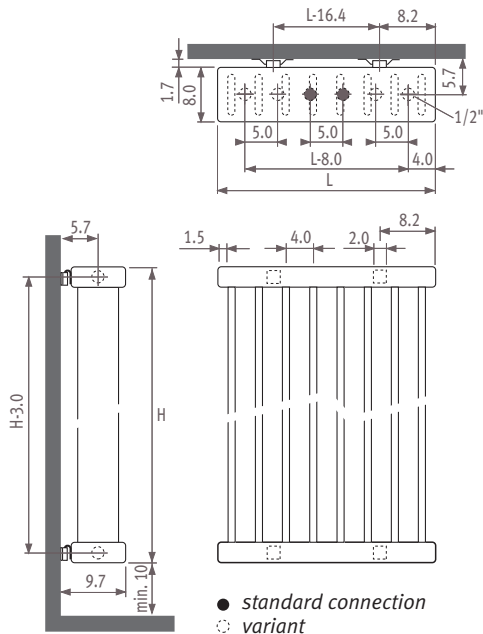

- 1. Deco Space
- 2. Deco Panel vertical
- 3. Deco Panel horizontal
- 4. Deco Louvre vertical
- 5. Deco Louvre horizontal
- 6. Narcis

Deco Space

Deco Space Dimensions

SVSW_Space Vertical Single Wall

SVDW_Space Vertical Double Wall

Connections

Code: 1° number = flow
2° number = return

Standard connection

Central connection at the bottom end, code MM, flow left or right.

Bottom end connection

Specify code 18 instead of MM. Connection 18 or 81 possible. (LL or RR is also possible)

CODE
Code SVDF instead of SVDW

Surcharge for positioning perpendicular to the wall SVSS

Height max. 220 cm.
Length min. 56 cm, max. 104 cm.
option connection set 42

Ex. **SVSS**. 120 056. XXX/LL or RR

CODE	description
Code SVSS instead of SVSW	1 foot 2 side end fixings

Surcharge for positioning perpendicular to the wall SVDS

Height max. 220 cm.
Length min. 56 cm, max. 104 cm.
option connection set 42

Ex. **SVDS**. 120 056. XXX/LL or RR

CODE	description
Code SVDS instead of SVDW	1 foot 2 side end fixings