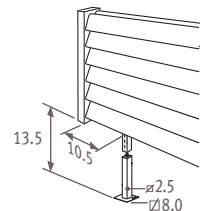

Deco Louvre_horizontal

Dimensions

LHSW_Louvre Horizontal Single Wall

Connections

Code: 1° number = flow
2° number = return

Standard connection

Code 18
Connection 18 or 81

Side end connection

One-sided: code 32 or 67 instead of 18
Cross-over: code 37 or 62 instead of 18

Single point connection

Specify code 11 (left) or 88 (right) instead of 18.

Always use a vertical diffusion tube (ø 10 to 12mm) of min. length of 100 mm and a reduction washer.

Fixings

Standard wall fixing

Foot

LHSF

LHDF

Side end fixing

LHDW_Louvre Horizontal Double Wall

Non standard connections without surcharge

Dimensions in cm

	LHSS	LHDS
A	2.0	3.7
B	4.0	6.8

Configurations on size: see parts. Non standard-fixings are welded to the radiator and cannot be changed or reordered afterwards.