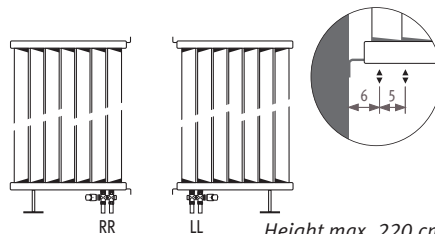

Surcharge for positioning perpendicular to the wall LVDS

Height max. 220 cm.
Length min. 54 cm, max. 105 cm.
option connection set 42

Ex. LVDS. 120 054. XXX/LL or RR/L or R

CODE	description
Code LVDS instead of LVDW	1 foot 2 side end fixings

Output measured in accordance with EN442, at a water temperature of 75/65 and a room temperature of 20°C ($\Delta T=50$).