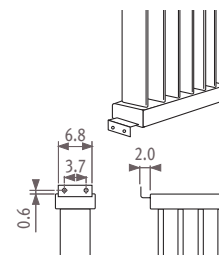

Non standard connections without surcharge

Fixings

Standard wall fixing

Ceiling fixing

The ceiling fixing is identical to the feet. It has however a length of 50 cm which can be adapted by the contractor on site.

Foot

Side end fixing

Configurations on size: see parts. Non standard-fixings are welded to the radiator and cannot be changed or reordered afterwards.

Deco Space_vertical single

Standard SVSW

Standard delivery