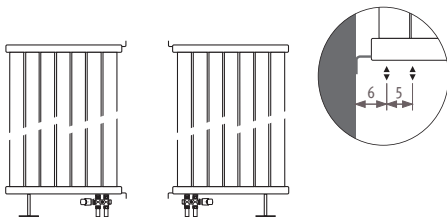

Surcharge for positioning perpendicular to the wall PVSS

Height max. 220 cm,
Length min. 53 cm, max. 103 cm.
option connection set 42

Ex. **PVSS. 120 053. XXX/LL or RR**

CODE	description
Code PVSS instead of PVSW	1 foot