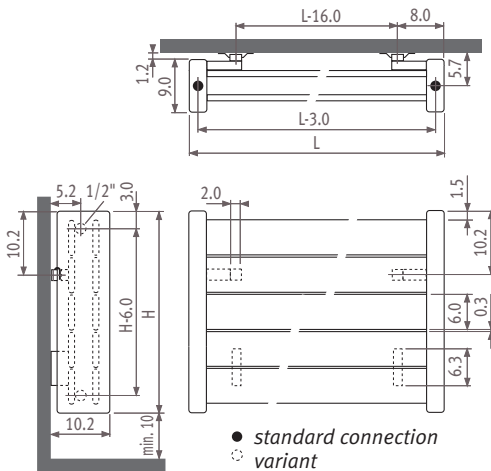

CODE
Code SVDF instead of SVDW

Surcharge for positioning perpendicular to the wall SVSS

Height max. 220 cm.
Length min. 56 cm, max. 104 cm.
option connection set 42

Ex. **SVSS**. 120 056. XXX/LL or RR

CODE	description
Code SVSS instead of SVSW	1 foot 2 side end fixings

Surcharge for positioning perpendicular to the wall SVDS

Height max. 220 cm.
Length min. 56 cm, max. 104 cm.
option connection set 42

Ex. **SVDS**. 120 056. XXX/LL or RR

CODE	description
Code SVDS instead of SVDW	1 foot 2 side end fixings

Fixings

Standard wall fixing

Foot

PHSF

PHDF

Side end fixing

PHDW_Panel Horizontal Double Wall

● standard connection
○ variant

Non standard connections without surcharge

Dimensions in cm

	PHSS	PHDS
A	2.0	3.7
B	4.0	6.8

Configurations on size: see parts. Non standard-fixings are welded to the radiator and cannot be changed or reordered afterwards.