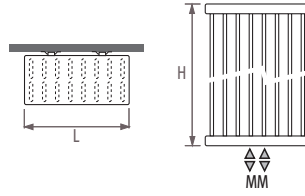

Foot

Side end fixing

Configurations on size: see parts. Non standard-fixings are welded to the radiator and cannot be changed or reordered afterwards.

Deco Space_vertical single

Standard SVSW

Standard delivery

Length min. 56 cm.
option connection set 42

Ex. **SVSF**. 120 056. XXX/MM

CODE
Code SVSF instead of SVSW

Deco Space_vertical double

Standard SVDW

Standard delivery

- central connection MM underneath
- wall fixing
- chrome-plated air vent and drain cock