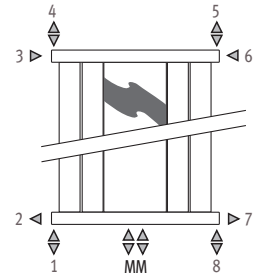

Narcis

Narcis Dimensions

NARW_Narcis Wall

Connections

Code: 1° number = flow
2° number = return

Standard connection

Central connection at the bottom end, code MM, flow left or right

Bottom end connection