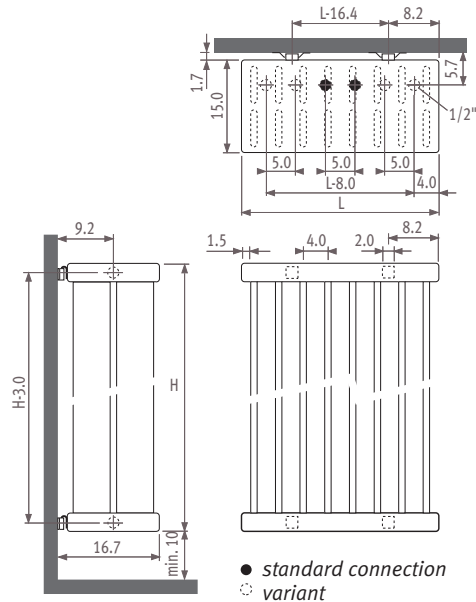

- 1. Deco Space
- 2. Deco Panel vertical
- 3. Deco Panel horizontal
- 4. Deco Louvre vertical
- 5. Deco Louvre horizontal
- 6. Narcis

Deco Space

Deco Space Dimensions

SVSW_Space Vertical Single Wall

SVDW_Space Vertical Double Wall

Connections

Code: 1° number = flow
2° number = return

Standard connection

Central connection at the bottom end, code MM, flow left or right.

Bottom end connection

Specify code 18 instead of MM. Connection 18 or 81 possible. (LL or RR is also possible)

CODE
Code SVDF instead of SVDW

Surcharge for positioning perpendicular to the wall SVSS

Height max. 220 cm.
Length min. 56 cm, max. 104 cm.
option connection set 42

Ex. **SVSS**. 120 056. XXX/LL or RR

CODE	description
Code SVSS instead of SVSW	1 foot 2 side end fixings

Surcharge for positioning perpendicular to the wall SVDS

Height max. 220 cm.
Length min. 56 cm, max. 104 cm.
option connection set 42

Ex. **SVDS**. 120 056. XXX/LL or RR

CODE	description
Code SVDS instead of SVDW	1 foot 2 side end fixings