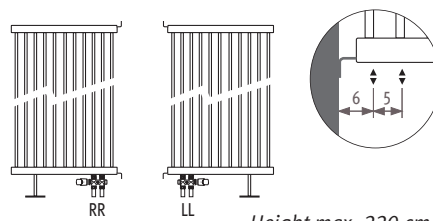

CODE
Code SVDF instead of SVDW

Surcharge for positioning perpendicular to the wall SVSS

Height max. 220 cm.
Length min. 56 cm, max. 104 cm.
option connection set 42

Ex. **SVSS**. 120 056. XXX/LL or RR

CODE	description
Code SVSS instead of SVSW	1 foot 2 side end fixings

Surcharge for positioning perpendicular to the wall SVDS

Height max. 220 cm.
Length min. 56 cm, max. 104 cm.
option connection set 42

Ex. **SVDS**. 120 056. XXX/LL or RR

CODE	description
Code SVDS instead of SVDW	1 foot 2 side end fixings