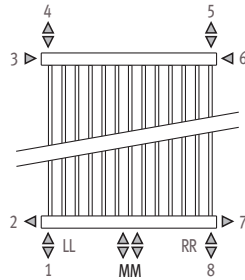

- 1. Deco Space
- 2. Deco Panel vertical
- 3. Deco Panel horizontal
- 4. Deco Louvre vertical
- 5. Deco Louvre horizontal
- 6. Narcis

Deco Space

Deco Space Dimensions

SVSW_Space Vertical Single Wall

SVDW_Space Vertical Double Wall

Connections

Code: 1° number = flow
2° number = return

Standard connection

Central connection at the bottom end, code MM, flow left or right.

Bottom end connection

Specify code 18 instead of MM. Connection 18 or 81 possible. (LL or RR is also possible)