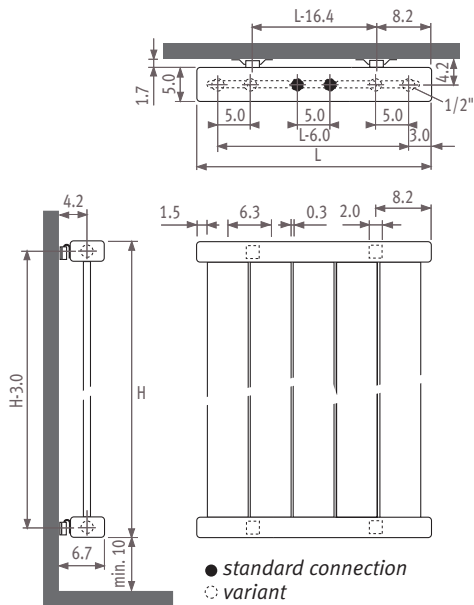

CODE
Code SVDF instead of SVDW

Surcharge for positioning perpendicular to the wall SVSS

Height max. 220 cm.
Length min. 56 cm, max. 104 cm.
option connection set 42

Ex. **SVSS**. 120 056. XXX/LL or RR

CODE	description
Code SVSS instead of SVSW	1 foot 2 side end fixings

Surcharge for positioning perpendicular to the wall SVDS

Height max. 220 cm.
Length min. 56 cm, max. 104 cm.
option connection set 42

Ex. **SVDS**. 120 056. XXX/LL or RR

CODE	description
Code SVDS instead of SVDW	1 foot 2 side end fixings

CODE	min. L radiator		L'
9091.012560	52	single	56
9091.022560	52	double	56
9091.012660	64	single	66
9091.022660	64	double	66

Deco Panel vertical

Deco Panel_vertical

Dimensions

PVSW_Panel Vertical Single Wall