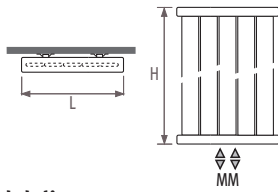

Deco Panel_vertical single

Standard PVSW

Standard delivery

- central connection MM underneath
- wall fixing
- chrome-plated air vent and drain cock