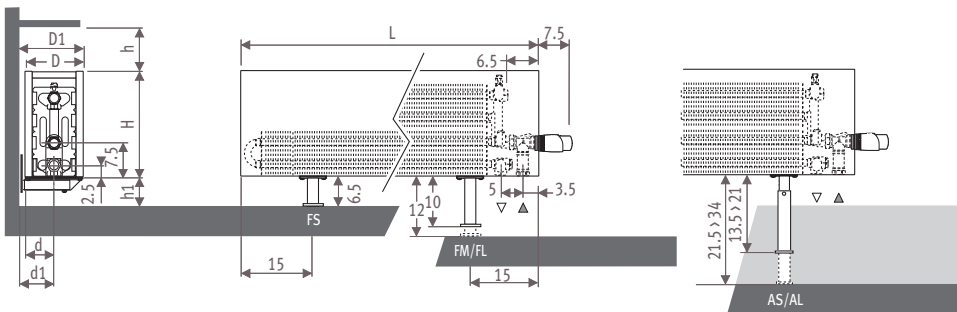

Mini

1. Free-standing model, colour white
2. Backwards profiled grille
3. Optional fixing set for tablet
4. Thermostatic valve is totally concealed

Mini_Dimensions

MINW_Mini Wall

MINF_Mini Free-standing

height 08

height 13 - 23 - 28

Feet:

FS = feet short : 6.5 cm

FM = feet medium : 10 cm

FL = feet long : 12 cm

AS = adjustable feet short : 13.5 > 21 cm

AL = adjustable feet long : 21.5 > 34 cm

Starting with length 180, 3 feet will be delivered.

Height 08_Dimensions in cm

Type	D	D1	d	d1	h*	h1*
09	13	13.5	6.5	7.0	5	5
14	18	18.5	9.0	9.5	7	7
19	23	23.5	11.5	12.0	9	9

Height 13 - 23 - 28_Dimensions in cm

Type	D	D1	d	d1	h*	h1*
05/06	8	8.5	4.0	4.5	5	5
10/11	13	13.5	6.5	7.0	7	7
15/16	18	18.5	9.0	9.5	9	9
20/21	23	23.5	11.5	12.0	11	11