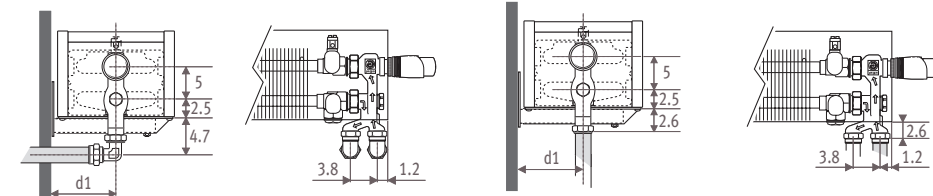

Height 08_Dimensions in cm

Type	D	D1	d	d1	h*	h1*
09	13	13.5	6.5	7.0	5	5
14	18	18.5	9.0	9.5	7	7
19	23	23.5	11.5	12.0	9	9

Height 13 - 23 - 28_Dimensions in cm

Type	D	D1	d	d1	h*	h1*
05/06	8	8.5	4.0	4.5	5	5
10/11	13	13.5	6.5	7.0	7	7
15/16	18	18.5	9.0	9.5	9	9
20/21	23	23.5	11.5	12.0	11	11

* Smaller dimensions can decrease output.

Connections

Jaga Comap valve to the wall

Jaga Comap valve to the floor

Jaga Pro valve to the wall

Jaga Pro valve to the floor

Jaga valve to the wall

Jaga valve to the floor

The valves offered by Jaga are totally concealed within the standard casing. Other valves may be partially visible. Detailed info: see Connection sets and valves.

Bench mounting set

DBE

DBE: the smallest and most powerful radiator. See price list "Top performers".