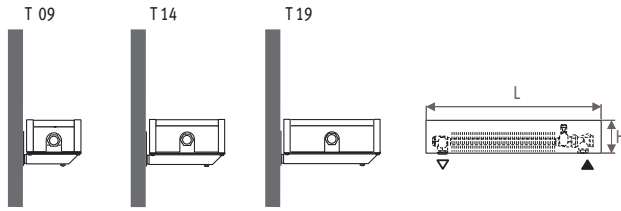

Mini_Wall mounted model

Standard delivery

- colour 101, 133 or 001
- Low-H₂O heat exchanger with other end connection, flow reversible L/R
- casing with wall fixings in the same colour
- chrome-plated air vent 1/8"
- drain cock 1/2"

Wall mounted model_height 8

ORDERING CODE: MINW. *code* height length *type* *colour*
008 008 060 09. xxx

H	T	L	060	070	080	090	100	110	120	140	160	180	200	220	240	260	280	300
008	09	75/65/20	255	298	340	383	425	468	510	595	680	765	850	935	1020	1105	1190	1275
		90/70/20	330	386	440	496	550	606	660	771	881	991	1101	1211	1321	1431	1541	1651
14		75/65/20	416	486	555	625	694	763	833	972	1110	1249	1388	1527	1666	1804	1943	2082
		90/70/20	539	629	719	809	899	988	1079	1259	1437	1617	1797	1978	2158	2336	2516	2696
19		75/65/20	572	667	762	858	953	1048	1144	1334	1525	1715	1906	2097	2287	2478	2668	2859
		90/70/20	741	864	987	1111	1234	1357	1482	1728	1975	2221	2468	2716	2962	3209	3455	3702