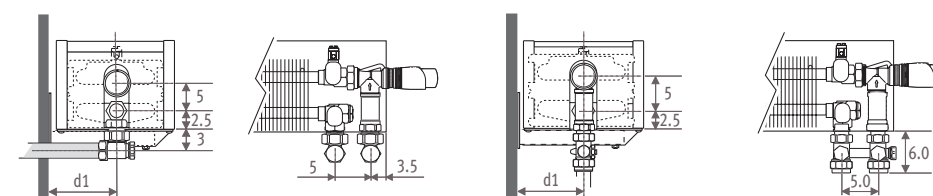

Height 08_Dimensions in cm

Type	D	D1	d	d1	h*	h1*
09	13	13.5	6.5	7.0	5	5
14	18	18.5	9.0	9.5	7	7
19	23	23.5	11.5	12.0	9	9

Height 13 - 23 - 28_Dimensions in cm

Type	D	D1	d	d1	h*	h1*
05/06	8	8.5	4.0	4.5	5	5
10/11	13	13.5	6.5	7.0	7	7
15/16	18	18.5	9.0	9.5	9	9
20/21	23	23.5	11.5	12.0	11	11

* Smaller dimensions can decrease output.

Connections

Jaga Comap valve to the wall

Jaga Comap valve to the floor

Jaga Pro valve to the wall

Jaga Pro valve to the floor

Jaga valve to the wall

Jaga valve to the floor

The valves offered by Jaga are totally concealed within the standard casing. Other valves may be partially visible. Detailed info: see Connection sets and valves.

Bench mounting set

DBE

DBE: the smallest and most powerful radiator. See price list "Top performers".