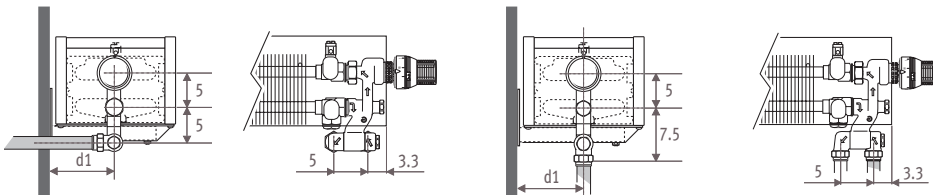

height 13 - 23 - 28

Feet:

FS = feet short : 6.5 cm

FM = feet medium : 10 cm

FL = feet long : 12 cm

AS = adjustable feet short : 13.5 > 21 cm

AL = adjustable feet long : 21.5 > 34 cm

Starting with length 180, 3 feet will be delivered.

Height 08_Dimensions in cm

Type	D	D1	d	d1	h*	h1*
09	13	13.5	6.5	7.0	5	5
14	18	18.5	9.0	9.5	7	7
19	23	23.5	11.5	12.0	9	9

Height 13 - 23 - 28_Dimensions in cm

Type	D	D1	d	d1	h*	h1*
05/06	8	8.5	4.0	4.5	5	5
10/11	13	13.5	6.5	7.0	7	7
15/16	18	18.5	9.0	9.5	9	9
20/21	23	23.5	11.5	12.0	11	11

* Smaller dimensions can decrease output.

Connections

Jaga Comap valve to the wall

Jaga Comap valve to the floor

Jaga Pro valve to the wall

Jaga Pro valve to the floor

Jaga valve to the wall

Jaga valve to the floor