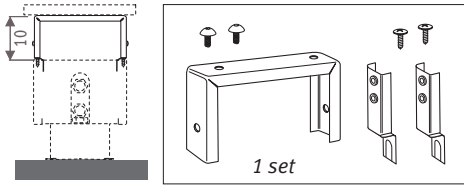

Height 08_Dimensions in cm

Type	D	D1	d	d1	h*	h1*
09	13	13.5	6.5	7.0	5	5
14	18	18.5	9.0	9.5	7	7
19	23	23.5	11.5	12.0	9	9

Height 13 - 23 - 28_Dimensions in cm

Type	D	D1	d	d1	h*	h1*
05/06	8	8.5	4.0	4.5	5	5
10/11	13	13.5	6.5	7.0	7	7
15/16	18	18.5	9.0	9.5	9	9
20/21	23	23.5	11.5	12.0	11	11

* Smaller dimensions can decrease output.

Connections

Jaga Comap valve to the wall

Jaga Comap valve to the floor

Jaga Pro valve to the wall

Jaga Pro valve to the floor

Jaga valve to the wall

Jaga valve to the floor

The valves offered by Jaga are totally concealed within the standard casing. Other valves may be partially visible. Detailed info: see Connection sets and valves.

Bench mounting set

DBE

DBE: the smallest and most powerful radiator. See price list "Top performers".