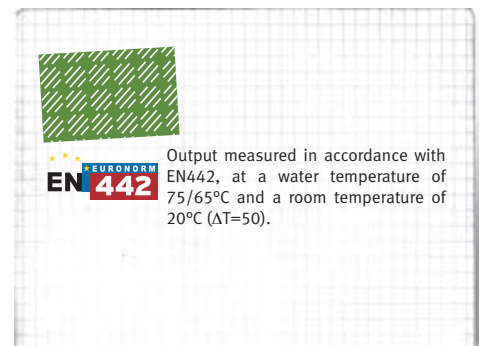

Bench mounting set

DBE

DBE: the smallest and most powerful radiator. See price list "Top performers".

CODE	For type
standard colour	
5210.00005/xxx	05/06
5210.00010/xxx	09/10/11
5210.00015/xxx	14/15/16
5210.00020/xxx	19/20/21
other	
5210.00005/xxx	05/06
5210.00010/xxx	09/10/11
5210.00015/xxx	14/15/16
5210.00020/xxx	19/20/21

fill in colour code

Number of sets for length casing:

- from 060 to 160 cm: min. 2 sets
- from 180 to 300 cm: min. 3 sets

Bench not supplied. .

Brush

For easy cleaning of the underside of the Low-H₂O heat exchanger without detaching the casing.

CODE
5090.001

Mini