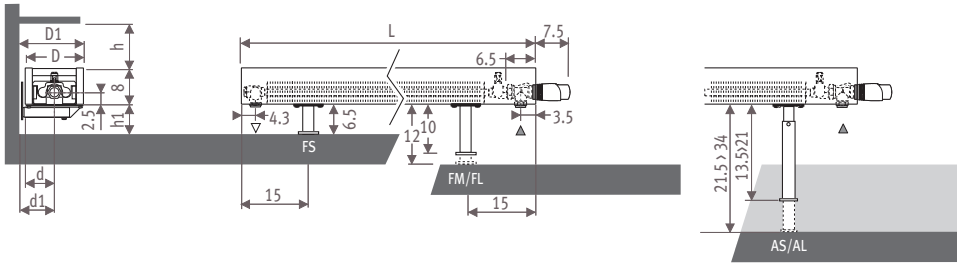

Mini

1. Free-standing model, colour white
2. Backwards profiled grille
3. Optional fixing set for tablet
4. Thermostatic valve is totally concealed

Mini_Dimensions

MINW_Mini Wall

MINF_Mini Free-standing

height 08

height 13 - 23 - 28

Feet:

FS = feet short : 6.5 cm

FM = feet medium : 10 cm

FL = feet long : 12 cm

AS = adjustable feet short : 13.5 > 21 cm

AL = adjustable feet long : 21.5 > 34 cm

Starting with length 180, 3 feet will be delivered.

Height 08_Dimensions in cm

Type	D	D1	d	d1	h*	h1*
09	13	13.5	6.5	7.0	5	5
14	18	18.5	9.0	9.5	7	7
19	23	23.5	11.5	12.0	9	9

Height 13 - 23 - 28_Dimensions in cm

Type	D	D1	d	d1	h*	h1*
05/06	8	8.5	4.0	4.5	5	5
10/11	13	13.5	6.5	7.0	7	7
15/16	18	18.5	9.0	9.5	9	9
20/21	23	23.5	11.5	12.0	11	11