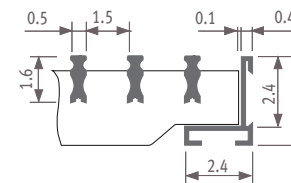

Dimensional tolerance width grille: +0/+0.2 cm