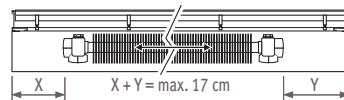

## Maximum space for connection

With same end connection. Height 09 and 11.

With same end connection. Height 14 and 19.

With other end connection. Height/Width 09/14 and 11/14.