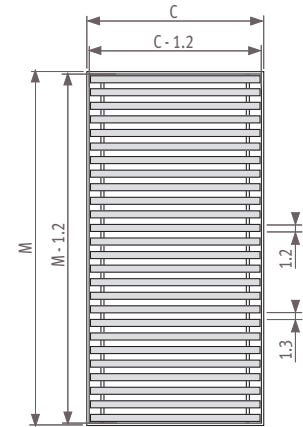

Dimensional tolerance width grille: +0/+0.2 cm

Roll-up wooden grilles

Merbau natural **RMN**   Oak natural **RON**   Beech natural **RBN**
Roll-up Merbau Natural   Roll-up Oak Natural   Roll-up Beech Natural