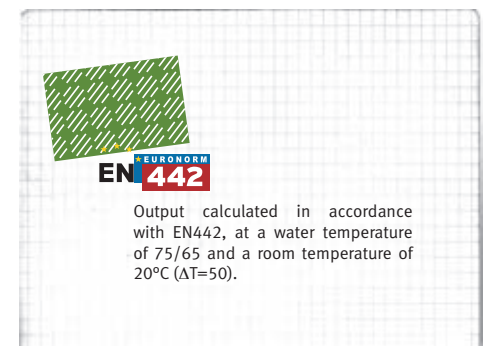

Mini Canal_Options

Cover plate

In fibreboard, thickness 22 mm. Protects the duct against contamination and damaging during construction works.

Price: fixed surcharge + price/metre	
CODE	B
COVP.000LLL14	14
COVP.000LLL18	18
COVP.000LLL26	26
COVP.000LLL34	34
COVP.000LLL42	42

Fill in length Mini Canal in cm.

Cover strip

For aluminium and wood grilles. Black adhesive rubber strip, thickness 1 mm.

To hide the bottom edge of the frame and to avoid contact noises. Order the number of rolls required according to circumference of the frame (width plus length) x 2.

CODE	
7690.02	Roll 6 metre

Different length

Use the standard code and fill in the desired length in cm. Price: the price of the next standard linear measurement of the desired length and a fixed surcharge.

CODE	
7696.03	fixed surcharge

Bottom end insulation

(Not separately deliverable!)

In dark grey polyethylene foam, thickness 5 mm. Also to avoid transfer of noise when used on upper storeys.

Price: fixed surcharge + price/metre	
CODE	B
7692.000LLL14	14
7692.000LLL18	18
7692.000LLL26	26
7692.000LLL34	34
7692.000LLL42	42

Fill in length Mini Canal in cm.

3-Sided insulation

(Not separately deliverable!)

In dark grey polyethylene foam, thickness 5 mm.

Price: fixed surcharge + price/metre		
CODE	H	B
7693.009LLL14	009	14
7693.009LLL18	009	18
7693.009LLL26	009	26
7693.009LLL34	009	34
7693.009LLL42	009	42
7693.011LLL14	011	14
7693.011LLL18	011	18
7693.011LLL26	011	26
7693.011LLL34	011	34
7693.011LLL42	011	42
7693.014LLL14	014	14
7693.014LLL26	014	26
7693.014LLL34	014	34
7693.014LLL42	014	42
7693.019LLL26	019	26
7693.019LLL34	019	34
7693.019LLL42	019	42

Fill in length Mini Canal in cm.

Height control

Simple height control for uneven sub-floors.