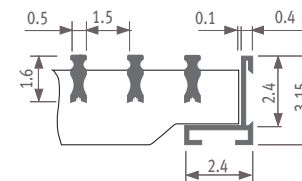

Dimensional tolerance width grille: $+0/+0.2$ cm

Mini Canal