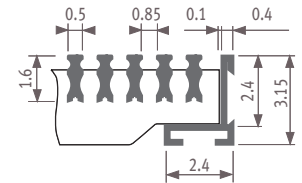

Dimensional tolerance width grille: $+0/+0.2$ cm