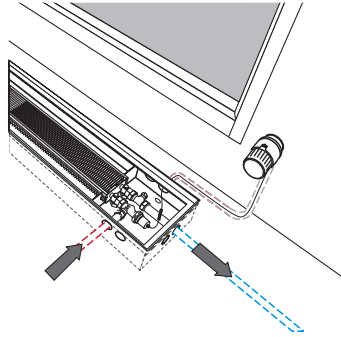

Mini Canal Connections

Example with remote controlled head

Suitable for width 26 cm and wider.