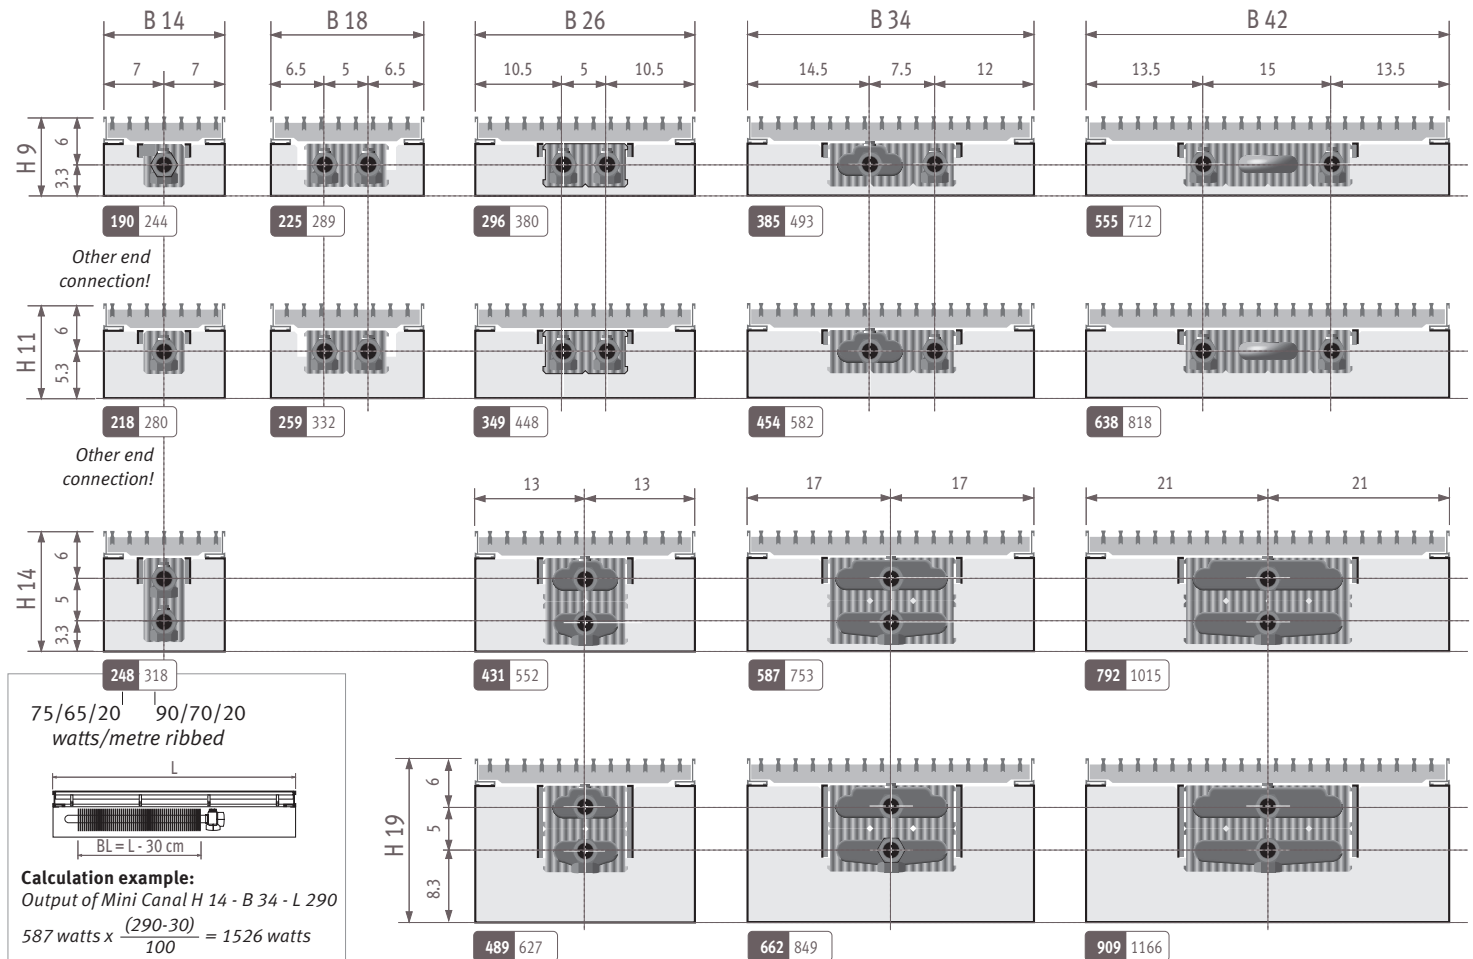

Product summary

⚠ Building in-opening: height H + 1 cm!