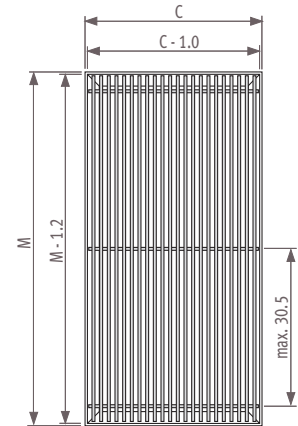

Dimensional tolerance width grille: $+0/+0.2$ cm