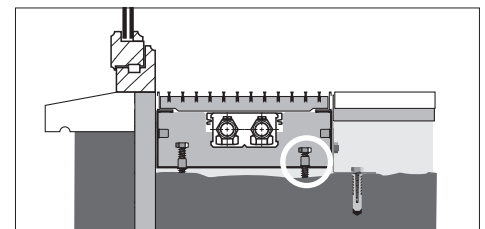

The height control option is always provided with extra adjusting screws in order to install the duct flat against the windowframe.