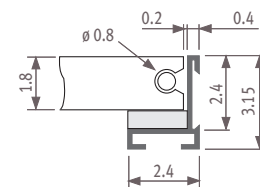

Dimensional tolerance width grille: +0/+0.2 cm

Mini Canal