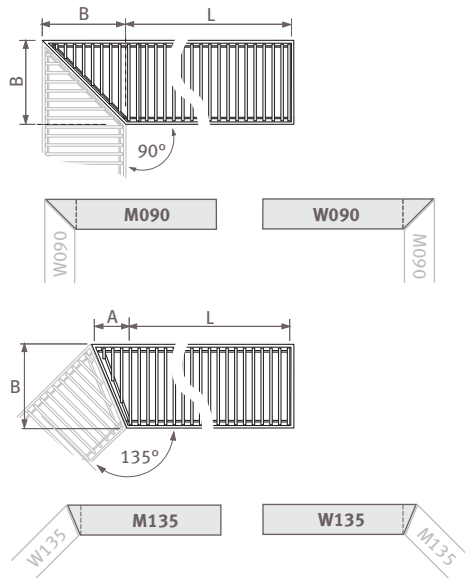

Mini Canal_Options

Corners 135° or 90° for wooden and aluminium grilles

To order corner elements, add to the code of Mini Canal the desired corner (see code of the corner on drawing bellow).

Delivery: ducts and grilles with mitre joints + connecting pieces for invisible mounting.

If possible, use standard lengths to avoid extra price for custom made work. You will find the outputs for the corresponding length in the tables.

If possible, please include a drawing with the order.

Ordering example

MICA.009 110 14/RNA/TW090/TM090

Different corners

Price on request.

Corners for roll-up wooden and alu. grilles

H	B	Single corner	Double corner
009	14		
009	18		
009	26		
009	34		
009	42		
011	14		
011	18		
011	26		
011	34		
011	42		
014	14		
014	26		
014	34		
014	42		
019	26		
019	34		
019	42		

Corners for rigid aluminium grilles

H	B	Single corner	Double corner
009	14		
009	18		
009	26		
009	34		
009	42		
011	14		
011	18		
011	26		
011	34		
011	42		
014	14		
014	26		
014	34		
014	42		
019	26		
019	34		
019	42		

Single corner