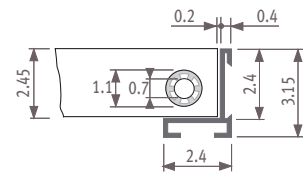

Dimensional tolerance width grille: +0/+0.2 cm

Roll-up wooden grilles

Merbau natural **RMN**   Oak natural **RON**   Beech natural **RBN**
Roll-up Merbau Natural   Roll-up Oak Natural   Roll-up Beech Natural