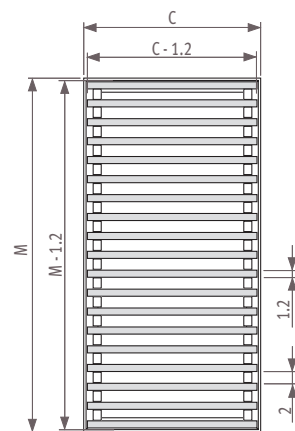

Dimensional tolerance width grille: +0/+0.2 cm