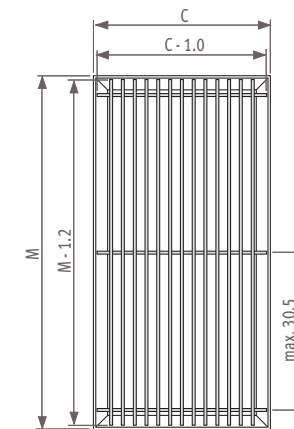

Dimensional tolerance width grille: +0/+0.2 cm