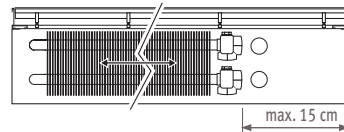

## Example with remote controlled head

Suitable for width 26 cm and wider.

## Maximum space for connection

With same end connection. Height 09 and 11.

With same end connection. Height 14 and 19.

With other end connection. Height/Width 09/14 and 11/14.