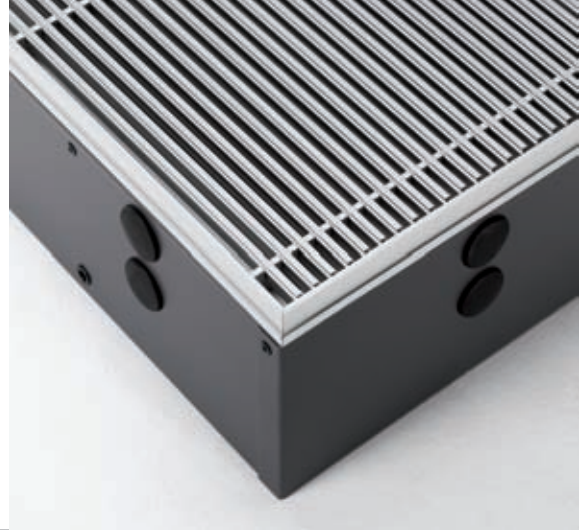

1. Roll-up grille beech varnished
2. Rigid Designo grille alu. natural colour
3. Roll-up grille alu. natural colour