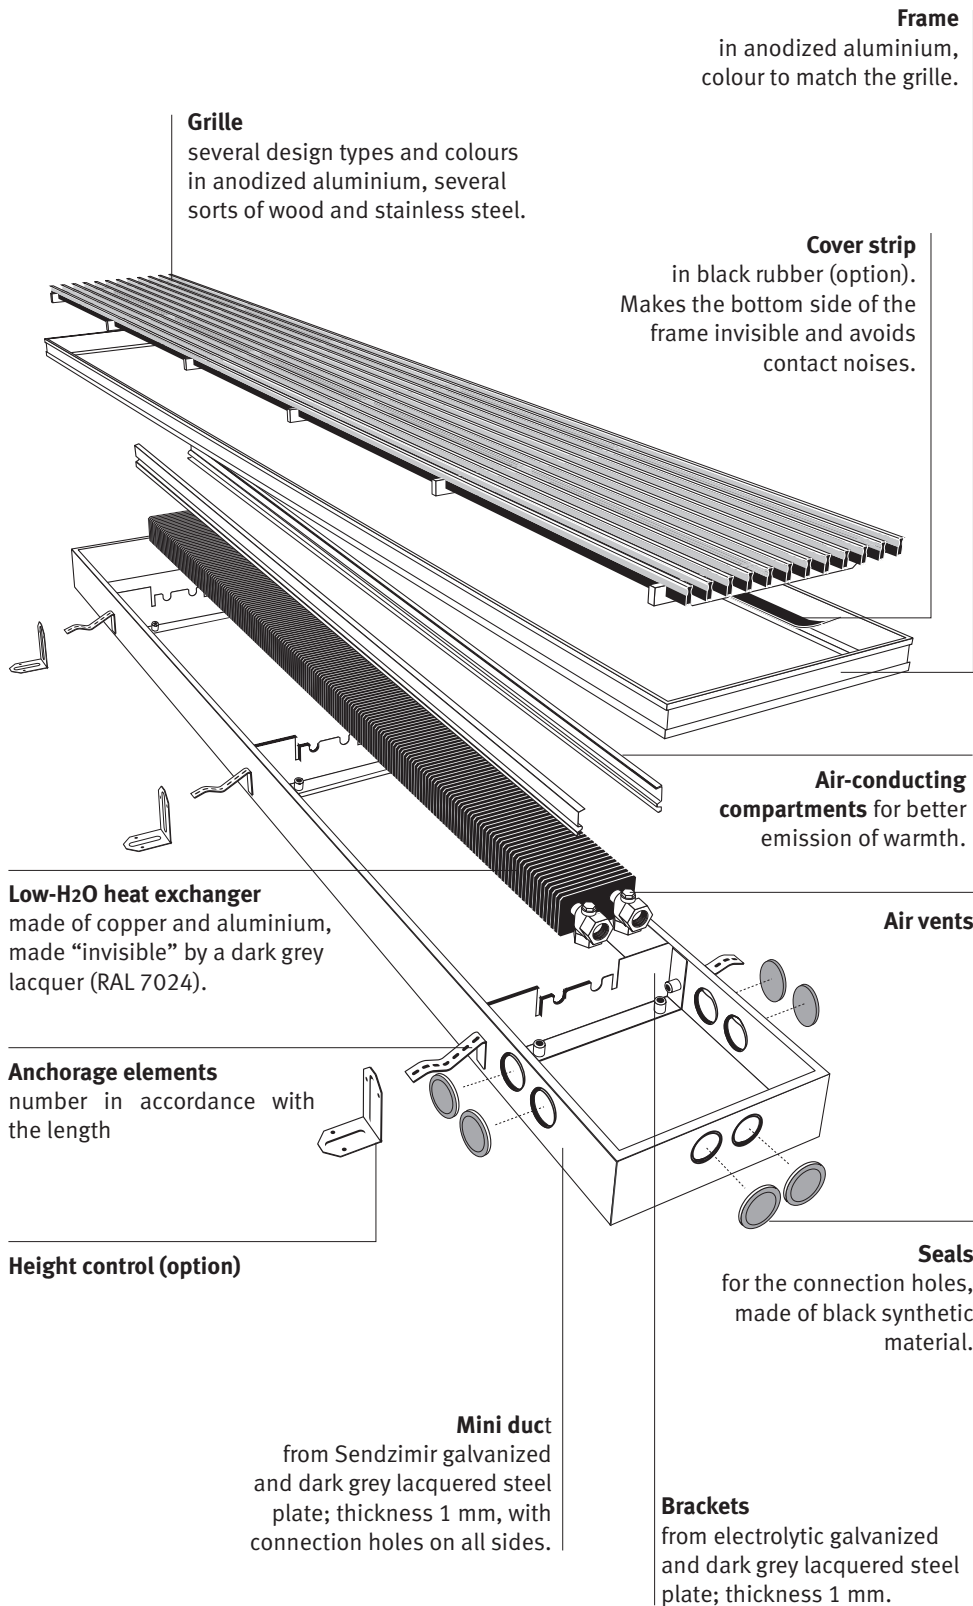

Mini Canal_Composition

LOW
H₂O **30**
YEARS GUARANTEE

96

Operating principal