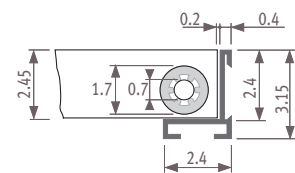

Dimensional tolerance width grille: +0/+0.2 cm