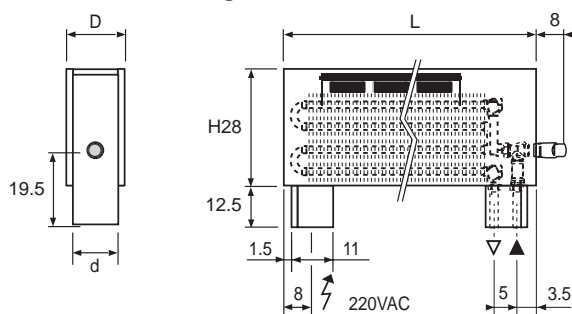

Mini freestanding DBE

Mini freestanding DBE

DBE
Dynamic Boost Effect

Mini freestanding DBE

Dimensions

Mini DBE freestanding

DBE
Dynamic Boost Effect

Dimensions in cm

Type	D	d
11	13	10
16	18	15

Mini freestanding DBE

Connections

Jaga valve to the floor

Sleeve couplings, thermostatic head and H-piece: see connection accessories

Electric connection

Female connector to be provided in the foot.
230 VAC/12VDC supply is supplied.
In case of 12VDC supply, do not use the power supply provided.

Other dimensions or options:

Only available as special product for major projects.

Dimensions in cm

Type	d
11	6.5
16	9

Options

Brush

For easy cleaning of the underside of the Low-H₂O heat exchanger without detaching the casing.

Output calculated in accordance with EN442, at a water temperature of 75/65 and a room temperature of 20°C (ΔT=50).

ORDERING ODE: *code* *height* *length* *type colour*
MINF. 028 081 11. xxx / DBE / ..