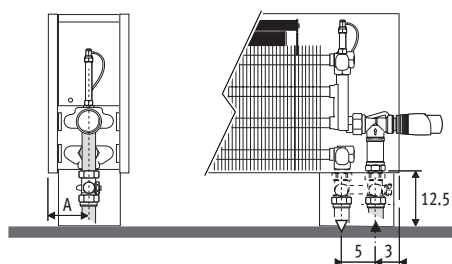

Mini freestanding DBE

Mini freestanding DBE

DBE
Dynamic Boost Effect

Mini freestanding DBE

Dimensions

Mini DBE freestanding

DBE
Dynamic Boost Effect

Dimensions in cm

Type	D	d
11	13	10
16	18	15

Mini freestanding DBE

Connections

Jaga valve to the floor

Sleeve couplings, thermostatic head and H-piece: see connection accessories

Electric connection

Female connector to be provided in the foot.
230 VAC/12VDC supply is supplied.
In case of 12VDC supply, do not use the power supply provided.

Other dimensions or options:

Only available as special product for major projects.

Dimensions in cm

Type	d
11	6.5
16	9

Options

Brush

For easy cleaning of the underside of the Low-H₂O heat exchanger without detaching the casing.