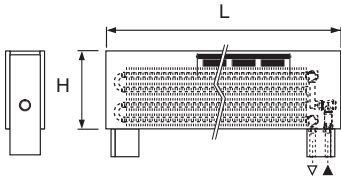

Other dimensions or options:

Only available as special product for major projects.

Dimensions in cm

Type	d
11	6.5
16	9

Options

Brush

For easy cleaning of the underside of the Low-H₂O heat exchanger without detaching the casing.

CODE

5090.001

Communication software

To construct your own user profile see p. 64

Mini freestanding DBE

Standard delivery

- complete casing in colour 133 traffic white or 001 sandblast grey metallic.
- fully preassembled product
- Jaga thermostatic valve and extension pipe with 1/2" connections at the bottom of the foot, left or right.
- sleeve couplings
- DBE system complete with 230VAC/12VDC power, control and operation.
- Twin Low-H2O heat exchanger
- removable grille
- feet with pipe guard
- straight air vent 1/8"

Output calculated in accordance with EN442, at a water temperature of 75/65 and a room temperature of 20°C (ΔT=50).

ORDERING ODE: *code* *height* *length* *type colour*
MINF. 028 081 11. xxx / DBE / ..